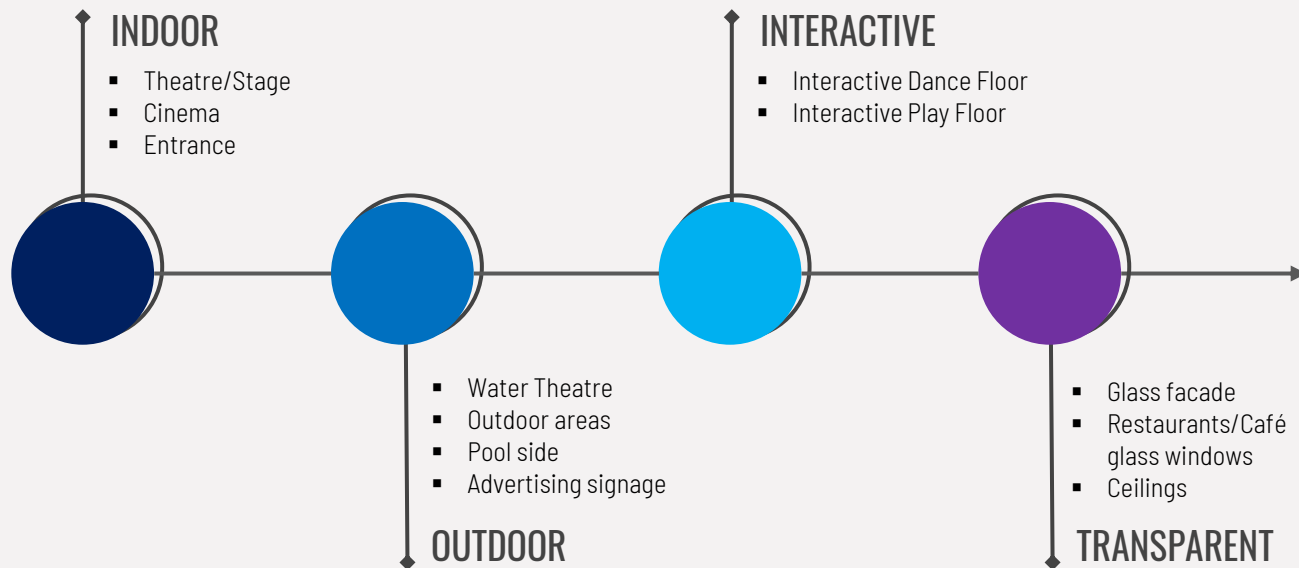

TYPES OF LED SCREEN