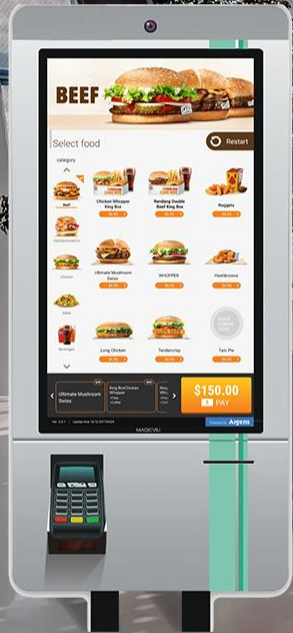

Transparent LED Screen is a type of LED display screen that is clear like a glass (60%-85% transparency) and has functions of an LED. It enables the viewers to see whatever is shown on the glass along with providing a complete coverage of its background as well. Since it enables audience to see what is happening behind the screen, it is also referred to as a see-through screen.

Transparent
Screen for
glass facade

LED
structure

Transparent LED
Screen for ceiling

04

LCD SIGNAGE & DISPLAYS

DIGITAL DIGNAGE WITH ENDLESS CHOICES

✓STUDIO digital signage encompass a wide range of solutions from video wall mounts, LCD screens or interactive kiosks to outdoor displays. Whether you need digital signage for advertising, information or entertainment, our sleek look and high-quality products at affordable prices will transform your environment with the right message at the right time

Video 1

Video 2

Video 3

Catalogue

LCD Smart Mirror

A Smart Mirror or sometimes called Magic Mirror is a two-way mirror with an inbuilt display behind the glass. The display can show anything you want on the mirror's surface such as the current time, weather forecast, news feed, upcoming appointments, and more.