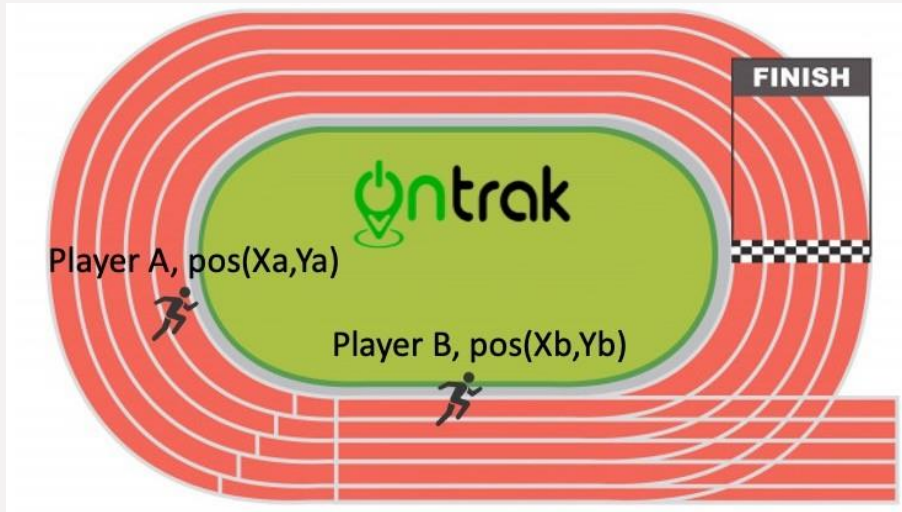

Interactive Running Track

OnTrak Realtime Location System

 **ontrak** Interactive running track

OnTrak Interactive running track – Introduction

The OnTrak system provides the accuracy position (upto 10cm), speed and movement of the specific player (wearing the smart bracelet) in the running track to display avatar and movement of that player on the LED screen at the equivalent position in the real-time.

OnTrak Interactive running track – Introduction

System including:

- (1) Smart bracelet for the participant (A)
- (2) Base station cover the playground (B+C)
Milo (14mx18m) – Happy Ekiden MB Ageas Life (4x25m) or any size
- (3) Ethernet network (D+F)
- (4) Server to run the OnTrak and (5) Server to run the LED display program (E+G)
- (6) Software in the computer to input the ID of the participant (to display her/his name and avatar during the running) (I)