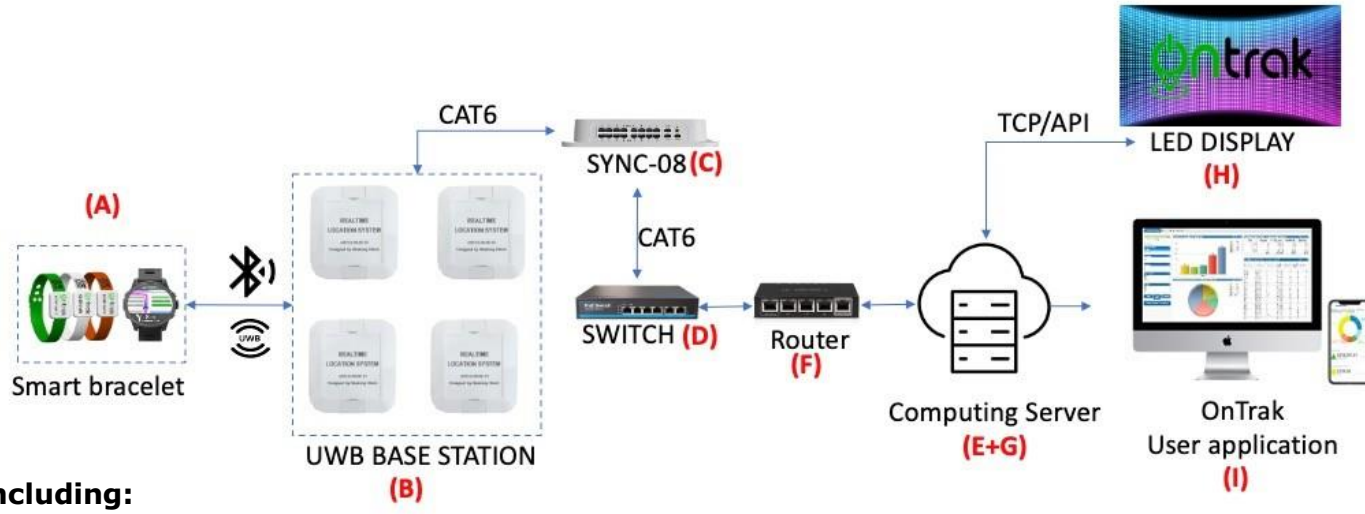

Interactive Running Track

OnTrak Realtime Location System

 **ontrak** Interactive running track

OnTrak Interactive running track – Introduction

The OnTrak system provides the accuracy position (upto 10cm), speed and movement of the specific player (wearing the smart bracelet) in the running track to display avatar and movement of that player on the LED screen at the equivalent position in the real-time.

OnTrak Interactive running track – Introduction

System including:

- (1) Smart bracelet for the participant (A)
- (2) Base station cover the playground (B+C)
Milo (14mx18m) – Happy Ekiden MB Ageas Life (4x25m) or any size
- (3) Ethernet network (D+F)
- (4) Server to run the OnTrak and (5) Server to run the LED display program (E+G)
- (6) Software in the computer to input the ID of the participant (to display her/his name and avatar during the running) (I)