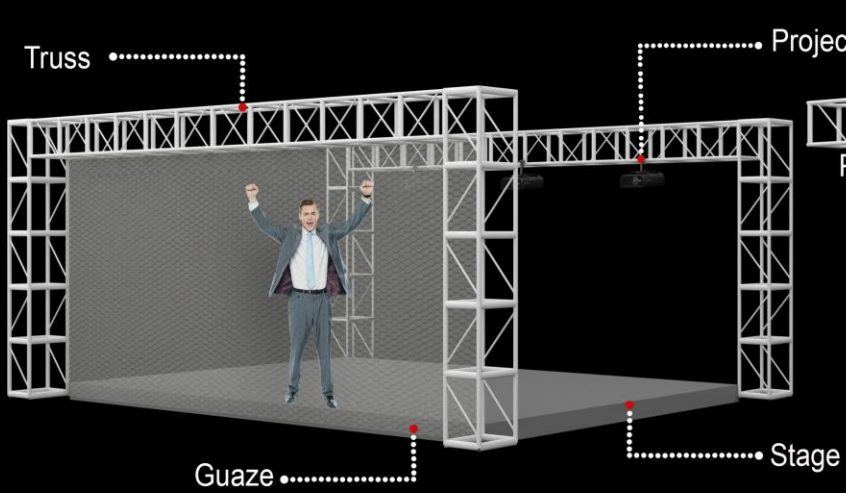

06

TECHNOLOGIES

01

HOLOGRAM DISPLAYS

HOLOGRAM PROJECTION GAUZE

ONSTAGE HOLOGRAM

Spectacular 3D hologram projections are created easier than ever using the ultra-lightweight and innovative projection gauze. Highly transparent and extra-wide metallic scrim for large scale 3D hologram effects. Looks so real that 3D objects appear to float in mid-air or surround a performer on stage. Projection gauze is extremely lightweight and foldable and therefore very easy to transport. It's the perfect holographic projection screen material and can be set up in no time.

Video

Catalogue

Gauze Truss Installation

Rear Projection

Front Projection

CREATING THE DIFFERENCE

Your audience will be captivated as the video and graphics float in mid air. They experience the 3D illusion without the need for glasses or headsets.

Our production team creates an immersive content for unforgettable events .

A PROJECTION SCREEN MADE OF WATER CAN HELP CREATE INCREDIBLE ILLUSIONS AND EFFECTS!

HOLOGRAM WATER SCREEN

Video

Water screens can be used for a variety of media including Video, Lighting and Lasers. The water screen's unexpected and instant appearance in the middle of a body of water can both surprise and enchant an audience. Images appear to float in the air and are often described by members of the audience as 'holograms'.

We can deliver custom solutions to suit your requirements; systems could be fixed or floating, land based, in a lake, a pool or the sea.

There are different types of water screen available:

HYDRO SCREEN. The hydro screen creates a semi circular spray of water suitable for rear projection with lighting, laser and video. The Hydro Water Screen is created by two borehole pumps driving into a single nozzle